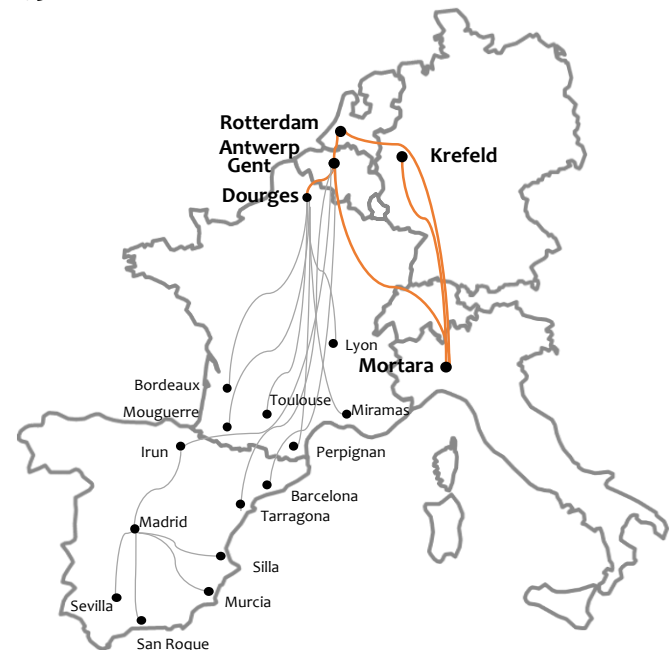

Terminal(s)

- ✓ Two terminals without congestion and interesting slots
- ✓ RSC Rotterdam for all continental and short sea connections
- ✓ LDCT Dourges is connected to 6 destinations in the south of France
- ✓ Possibilities for door to door deliveries
- ✓ A concept with partners, volume customers and spot customers

Automatically message by e-mail

- ✓ Departure and arrival notification will be send daily by e-mail
- ✓ Eventual delay notifications will be send on the day of arrival before 07h00

Delivery procedure

- ✓ RSC Rotterdam: with Cargocard, TO number, container number and destination
- ✓ LDCT Dourges: TO number, container number and name of driver

Pick up procedure

- ✓ RSC Rotterdam: with Cargocard, TO number and container number
- ✓ LDCT Dourges: TO number, container number and name of driver

Dangerous goods and profile

- ✓ ADR/RID class 1 / 5.2 / 6.2 / 7 are not permitted
- ✓ C45 profile

Bookings

- ✓ E-mail to planning@shuttlewise.nl
- ✓ Online booking at www.shuttlewise.nl
- ✓ Shuttlewise will confirm the booking with reference number after receipt of booking (TO number)
- ✓ Please mention directly at the booking the technical name if NEG/NAG (RID) products are loaded, otherwise booking can't be accepted

Bank details

- ✓ Bank ING: 663055784
- ✓ IBAN: NL30 INGB 0663055784
- ✓ Swift / BIC: INGBNL2A
- ✓ VAT: NL8196 28 657 B01
- ✓ CoC: 24438273